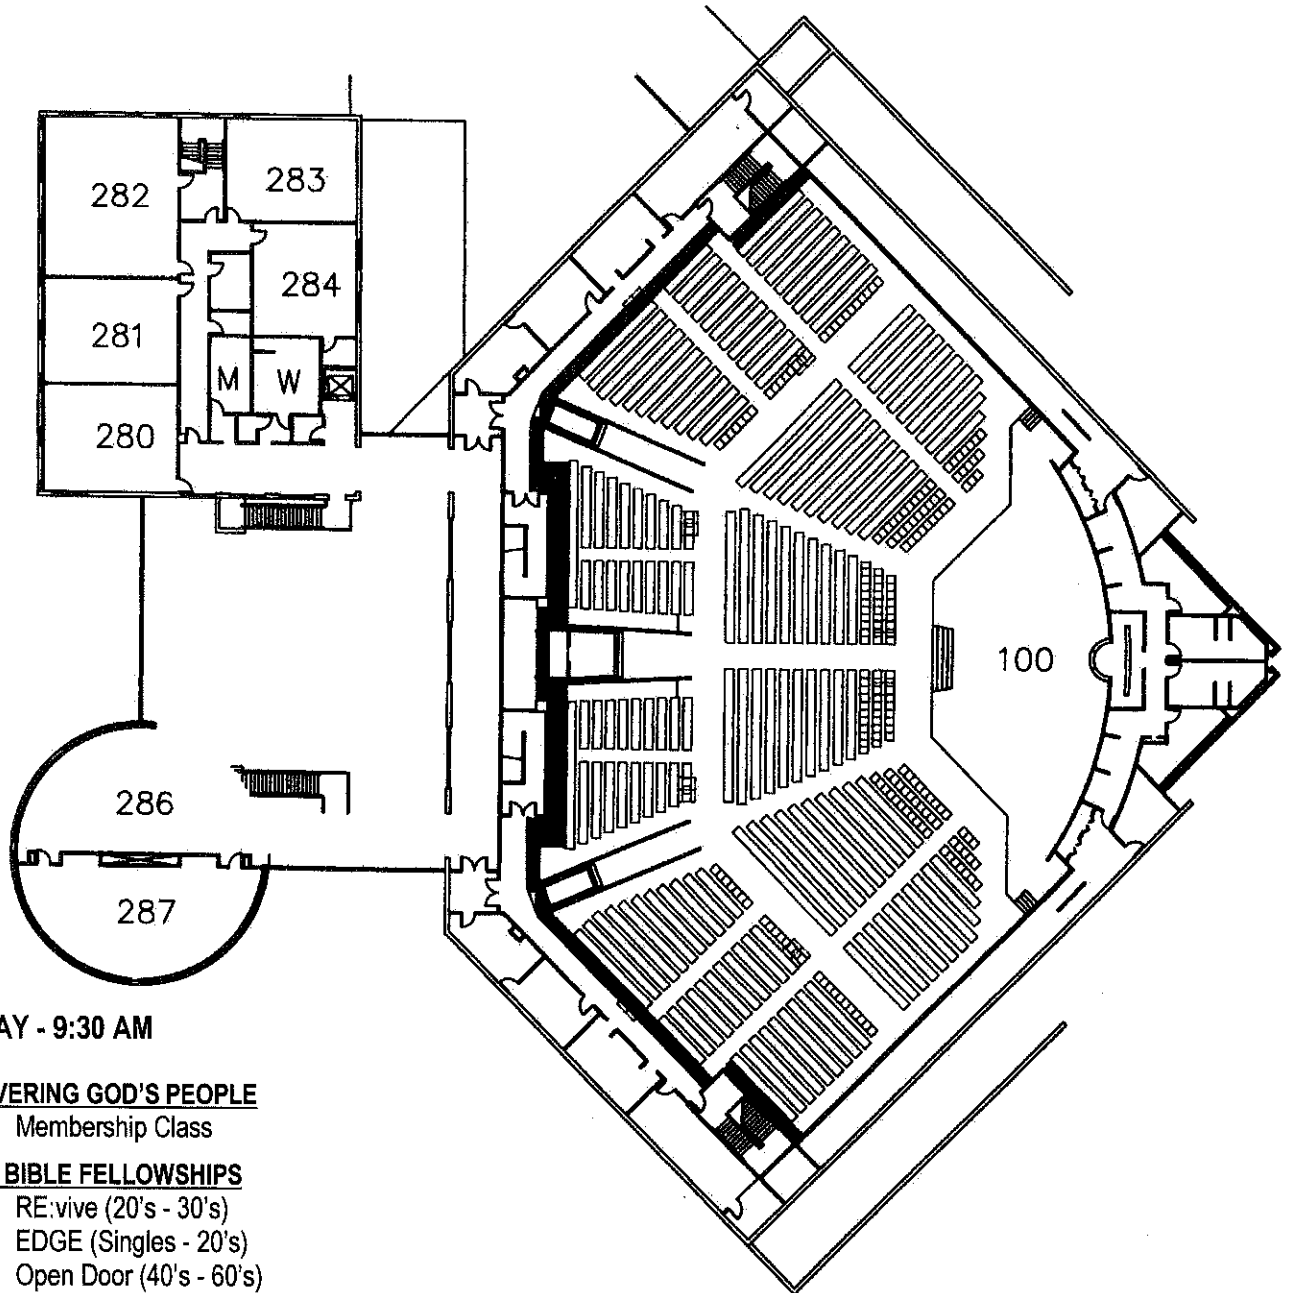

YOUTH

- 11 Student Center
- 41 Middle School

CHILDREN

- 16 Belong (special needs)
- 32 Infants
- 33 Walkers
- 34/35 2-yr. olds
- 52 3-yr. olds
- 62 4-yr. olds
- 53 Kindergarten
- 56 1st Grade
- 55 2nd Grade
- 54 3rd Grade
- 63 4th Grade
- 64 5th Grade
- 57/58 6th Grade

SUNDAY - 6:00 PM

180 - Bible Study

Lower Level Floor Plan

Cornerstone Baptist Church

SUNDAY CLASSES

SUNDAY - 9:30 AM

DISCOVERING GOD'S PEOPLE

59 Membership Class

SUNDAY - 6:00 PM

180 - Bible Study

Upper Level Floor Plan

Cornerstone Baptist Church