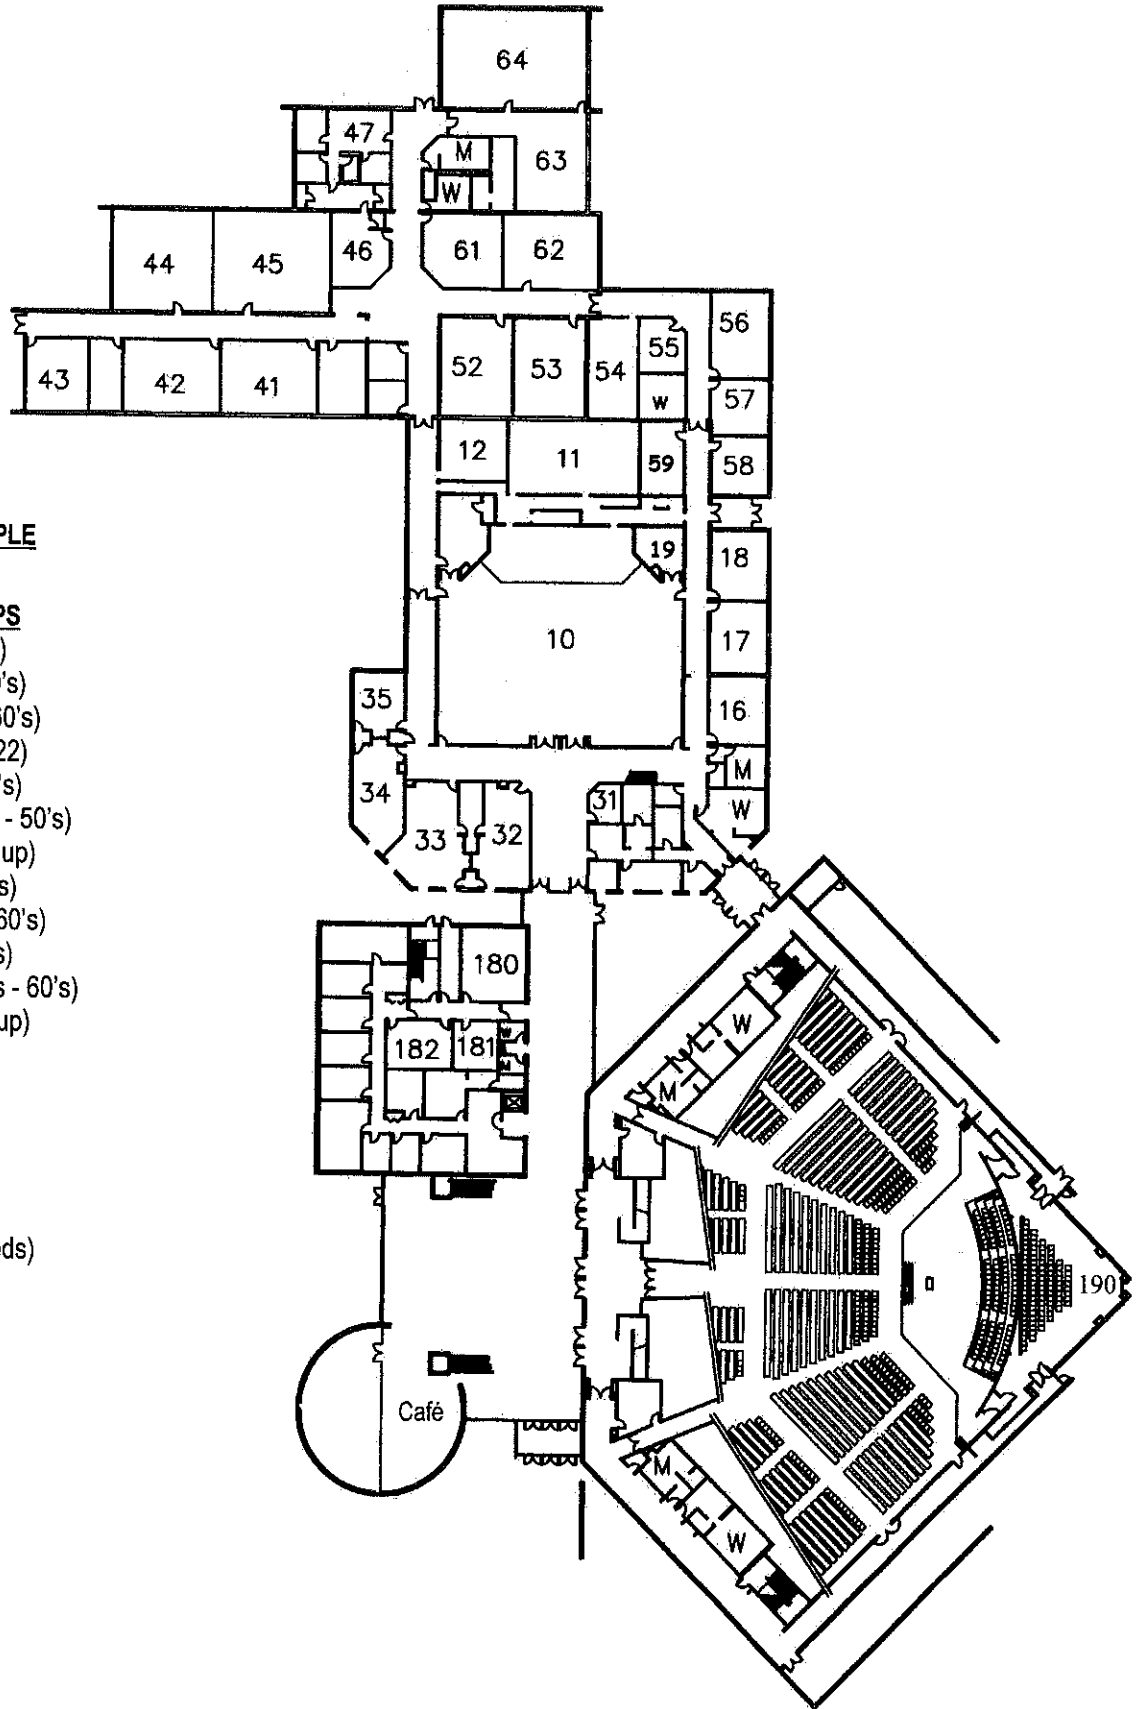

SUNDAY CLASSES

SUNDAY - 9:30 AM

DISCOVERING GOD'S PEOPLE

59 Membership Class

ADULT BIBLE FELLOWSHIPS

- 17 RE:vive (20's - 30's)
- 18 EDGE (Singles - 20's)
- 42 Open Door (40's - 60's)
- 43 two28 (College 18-22)
- 44 On Belay (20's - 30's)
- 45 Homebuilders (30's - 50's)
- 180 BYKOTA (60's and up)
- 282 Koinonia (30's - 50's)
- 283 Crossroads (40's - 60's)
- 284 Bereans (30's - 50's)
- 280 Truth in Action (40's - 60's)
- 287 Harvesters (60's & up)

YOUTH

- 11 Student Center
- 41 Middle School

CHILDREN

- 16 Belong (special needs)
- 32 Infants
- 33 Walkers
- 34/35 2-yr. olds
- 52 3-yr. olds
- 62 4-yr. olds
- 53 Kindergarten
- 56 1st Grade
- 55 2nd Grade
- 54 3rd Grade
- 63 4th Grade
- 64 5th Grade
- 57/58 6th Grade

SUNDAY - 6:00 PM

180 - Bible Study

Lower Level Floor Plan

Cornerstone Baptist Church